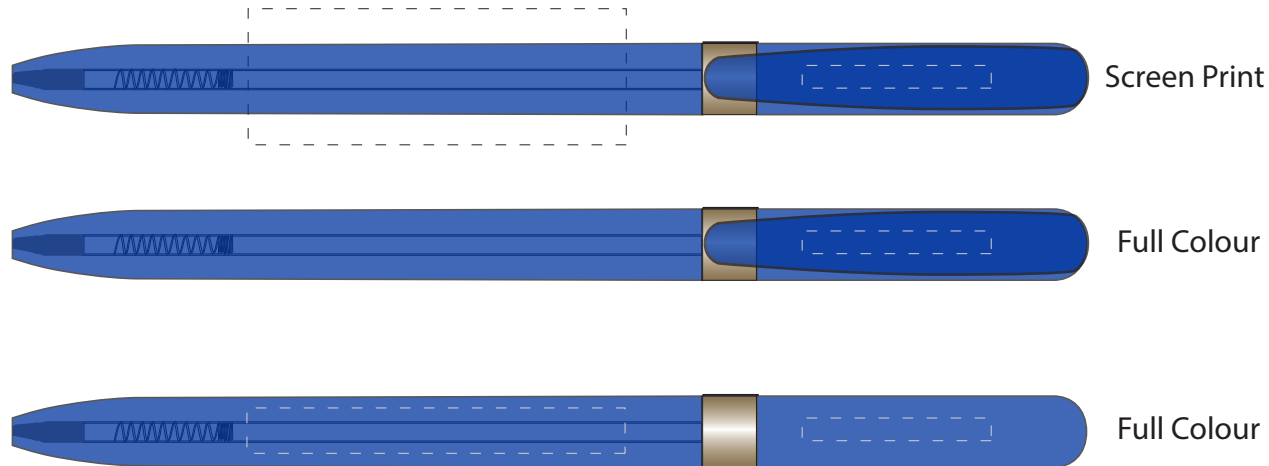

QUANTITY:

PRINT METHOD: Screen Print

PRODUCT COLOUR:

PRINT COLOUR:

ADDITIONAL INFORMATION: **Small details or text, including ®©™, may fill in and not be legible**

ARTWORK 100%

Screen Print (SP): Barrel: 50mm W x 18mm H. (max. 1 colour)

Screen Print (SP): Clip: 25mm W x 3mm H. (max. 1 colour)

Barrel: 50mm W x 6mm H. (full colour)

Clip: 25mm W x 4mm H. (full colour)

Product Size: 14mm W x 142mm H

Dotted line indicates maximum print area

Actual Print Size:

LAYOUT 100%

NOTE: 2 ART PROOFS supplied FREE. Further art approvals will incur a **\$20** fee per proof

ART PROOF

1 Free

2 Free

3 \$20

Note: Line drawings are for print positional guide only. Drawings are approx. 100% size unless specified and may not be an exact representation of the detail of the product. Please familiarise yourself with the product prior to approving.